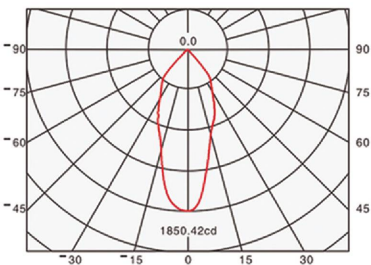

3+4028

3+4029

3+4030

Specifications

Code	Power (W)	Voltage (V)	Lumen Efficiency (Lm/W)	Colour Temperature (K)	CRI	IP Rating
3+4028	15W	220V-240V	110Lm/W	3000K-5000K	≥90	IP44/IP54
3+4029	15W	220V-240V	110Lm/W	3000K-5000K	≥90	IP44/IP54
3+4030	15W	220V-240V	110Lm/W	3000K-5000K	≥90	IP44/IP54

Height(m)	Edlx	Diameter(m)
1.0	1815.54	0.758
2.0	453.89	1.515
3.0	201.73	2.273
4.0	113.47	3.031
5.0	72.62	3.789
6.0	50.45	4.546

LED	CREE LED
Beam Angle	40°
Tilt Rotation	Fixed
Material	Die-cast Aluminium
Diffuser	Clear Glass / Frosted
Reflector	Matt / Chrome / Mirror Finish
Colour	Ivory White
Working Temperature	-20°C ~ +50°C