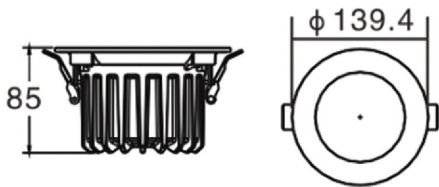

3+4028

3+4029

3+4030

Specifications

Code	Power (W)	Voltage (V)	Lumen Efficiency (Lm/W)	Colour Temperature (K)	CRI	IP Rating
3+4028	15W	220V-240V	110Lm/W	3000K-5000K	≥90	IP44/IP54
3+4029	15W	220V-240V	110Lm/W	3000K-5000K	≥90	IP44/IP54
3+4030	15W	220V-240V	110Lm/W	3000K-5000K	≥90	IP44/IP54

Height(m)	Edlx	Diameter(m)
1.0	1815.54	0.758
2.0	453.89	1.515
3.0	201.73	2.273
4.0	113.47	3.031
5.0	72.62	3.789
6.0	50.45	4.546

LED	CREE LED
Beam Angle	40°
Tilt Rotation	Fixed
Material	Die-cast Aluminium
Diffuser	Clear Glass / Frosted
Reflector	Matt / Chrome / Mirror Finish
Colour	Ivory White
Working Temperature	-20°C ~ +50°C