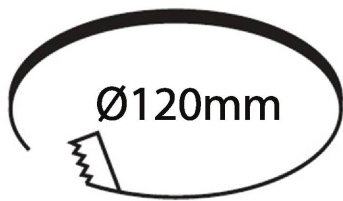

3+4028

3+4029

3+4030

Specifications

Code	Power (W)	Voltage (V)	Lumen Efficiency (Lm/W)	Colour Temperature (K)	CRI	IP Rating
3+4028	15W	220V-240V	110Lm/W	3000K-5000K	≥90	IP44/IP54
3+4029	15W	220V-240V	110Lm/W	3000K-5000K	≥90	IP44/IP54
3+4030	15W	220V-240V	110Lm/W	3000K-5000K	≥90	IP44/IP54

Height(m)	Edlx	Diameter(m)
1.0	1815.54	0.758
2.0	453.89	1.515
3.0	201.73	2.273
4.0	113.47	3.031
5.0	72.62	3.789
6.0	50.45	4.546

LED	CREE LED
Beam Angle	40°
Tilt Rotation	Fixed
Material	Die-cast Aluminium
Diffuser	Clear Glass / Frosted
Reflector	Matt / Chrome / Mirror Finish
Colour	Ivory White
Working Temperature	-20°C ~ +50°C