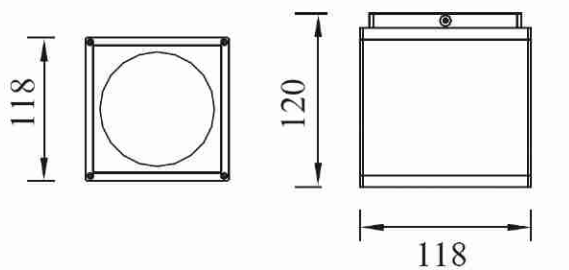

Specifications

Code	Power (W)	Voltage (V)	Lumen Efficiency (Lm/W)	Colour Temperature (K)	CRI	IP Rating
3+SM33481	8W	220V-240V	110Lm/W	2700K-5000K	≥90	IP65
3+SM33491	12W	220V-240V	110Lm/W	2700K-5000K	≥90	IP65

3+SM33481