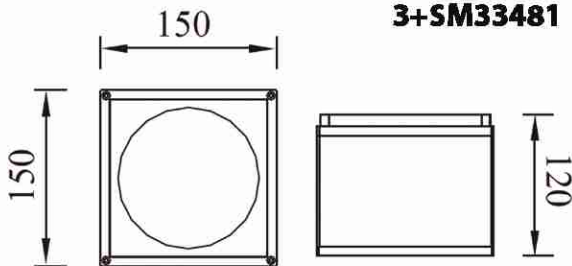

TRIPLE PLUS

outdoor

LED	CREE
Beam Angle	88°
Tilt Rotation	Fixed
Material	Die-cast Aluminium
Diffuser	Tempered Glass
Reflector	Chrome
Colour	Grey/Black
Working Temperature	-20°C ~ +60°C
IK Rating	07
Mounting	Surface Mounted

Specifications

Code	Power (W)	Voltage (V)	Lumen Efficiency (Lm/W)	Colour Temperature (K)	CRI	IP Rating
3+SM33481	8W	220V-240V	110Lm/W	2700K-5000K	≥90	IP65
3+SM33491	12W	220V-240V	110Lm/W	2700K-5000K	≥90	IP65

3+SM33491

Light Distribution Graph