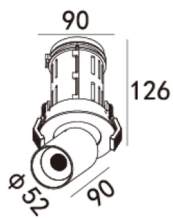

indoor

TRIPLE PLUS

3+9991B

3+9992A

Specifications

Code	Power (W)	Voltage (V)	Lumen Efficiency (Lm/W)	Colour Temperature (K)	CRI	IP Rating
3+9991B	3W	220V-240V	110Lm/W	3000K-6000K	≥90	IP44
3+9992A	8W / 10W	220V-240V	110Lm/W	3000K-6000K	≥90	IP44

3+9991B

3+9992A

LED	CREE LED
Beam Angle	15° / 28° / 45°
Tilt Rotation	Adjustable
Material	Die-cast Aluminium
Diffuser	Clear Glass
Reflector	Chrome
Colour	White / Black
Working Temperature	-20°C ~ +50°C

Any body RAL colour is available on demand