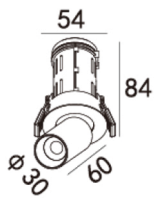

indoor

TRIPLE PLUS

3+9991B

3+9992A

Specifications

Code	Power (W)	Voltage (V)	Lumen Efficiency (Lm/W)	Colour Temperature (K)	CRI	IP Rating
3+9991B	3W	220V-240V	110Lm/W	3000K-6000K	≥90	IP44
3+9992A	8W / 10W	220V-240V	110Lm/W	3000K-6000K	≥90	IP44

3+9991B

3+9992A

LED	CREE LED
Beam Angle	15° / 28° / 45°
Tilt Rotation	Adjustable
Material	Die-cast Aluminium
Diffuser	Clear Glass
Reflector	Chrome
Colour	White / Black
Working Temperature	-20°C ~ +50°C

Any body RAL colour is available on demand